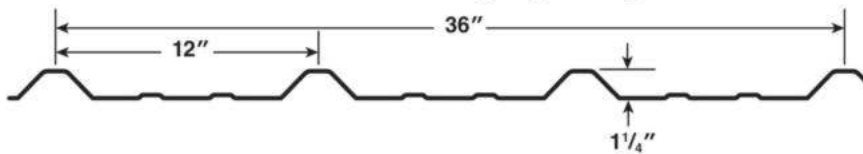

BRITE RED

GALLERY BLUE

All Colors Available with a
40 Year Limited Paint Warranty

* Available in 29 gauge only

♦ Only available in 26 gauge at select locations

PBR Panel - 26 gauge only

Max Panel - 29 gauge and 26 gauge