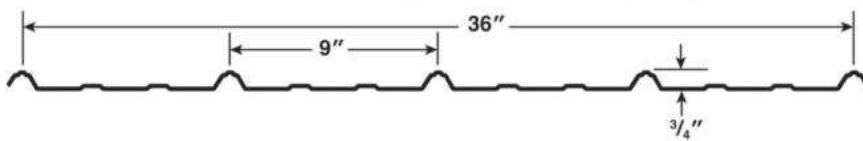

BRITE RED

GALLERY BLUE

All Colors Available with a
40 Year Limited Paint Warranty

* Available in 29 gauge only

♦ Only available in 26 gauge at select locations

PBR Panel - 26 gauge only

Max Panel - 29 gauge and 26 gauge