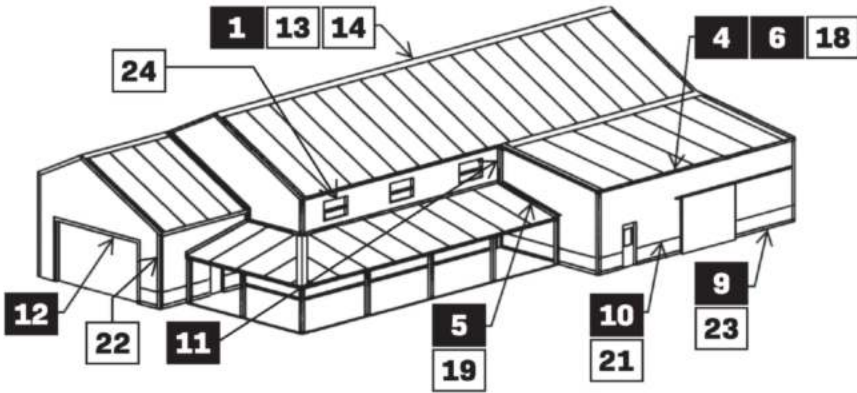

POST FRAME

RESIDENTIAL

Scan the QR code or visit metalmax.com/trim-ridge-vents to view all available trim profiles with dimension markings. We can also make custom trim profiles up to 26ft in length!

MAX PANEL TRIM

PBR PANEL TRIM