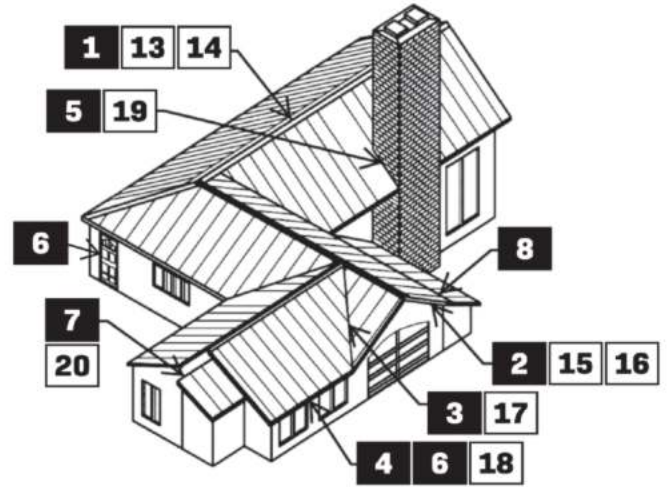

Scan the QR code or visit metalmax.com/trim-ridge-vents to view all available trim profiles with dimension markings. We can also make custom trim profiles up to 26ft in length!

MAX PANEL TRIM

PBR PANEL TRIM