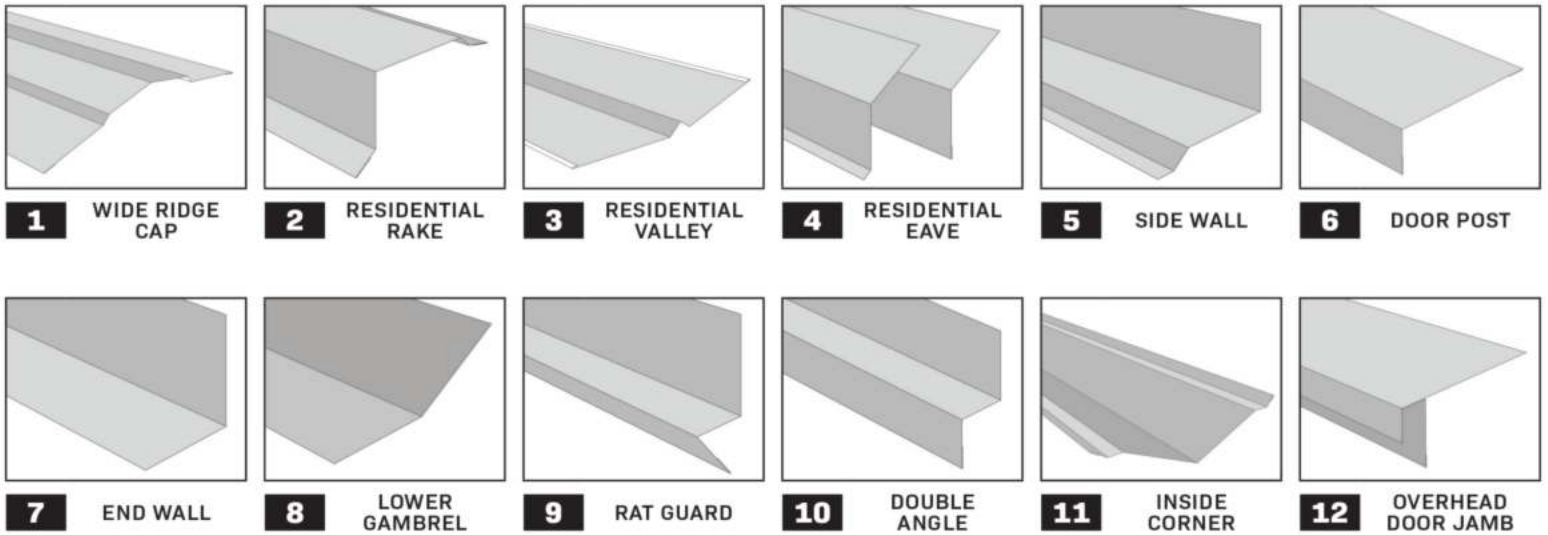

Scan the QR code or visit metalmax.com/trim-ridge-vents to view all available trim profiles with dimension markings. We can also make custom trim profiles up to 26ft in length!

MAX PANEL TRIM

PBR PANEL TRIM